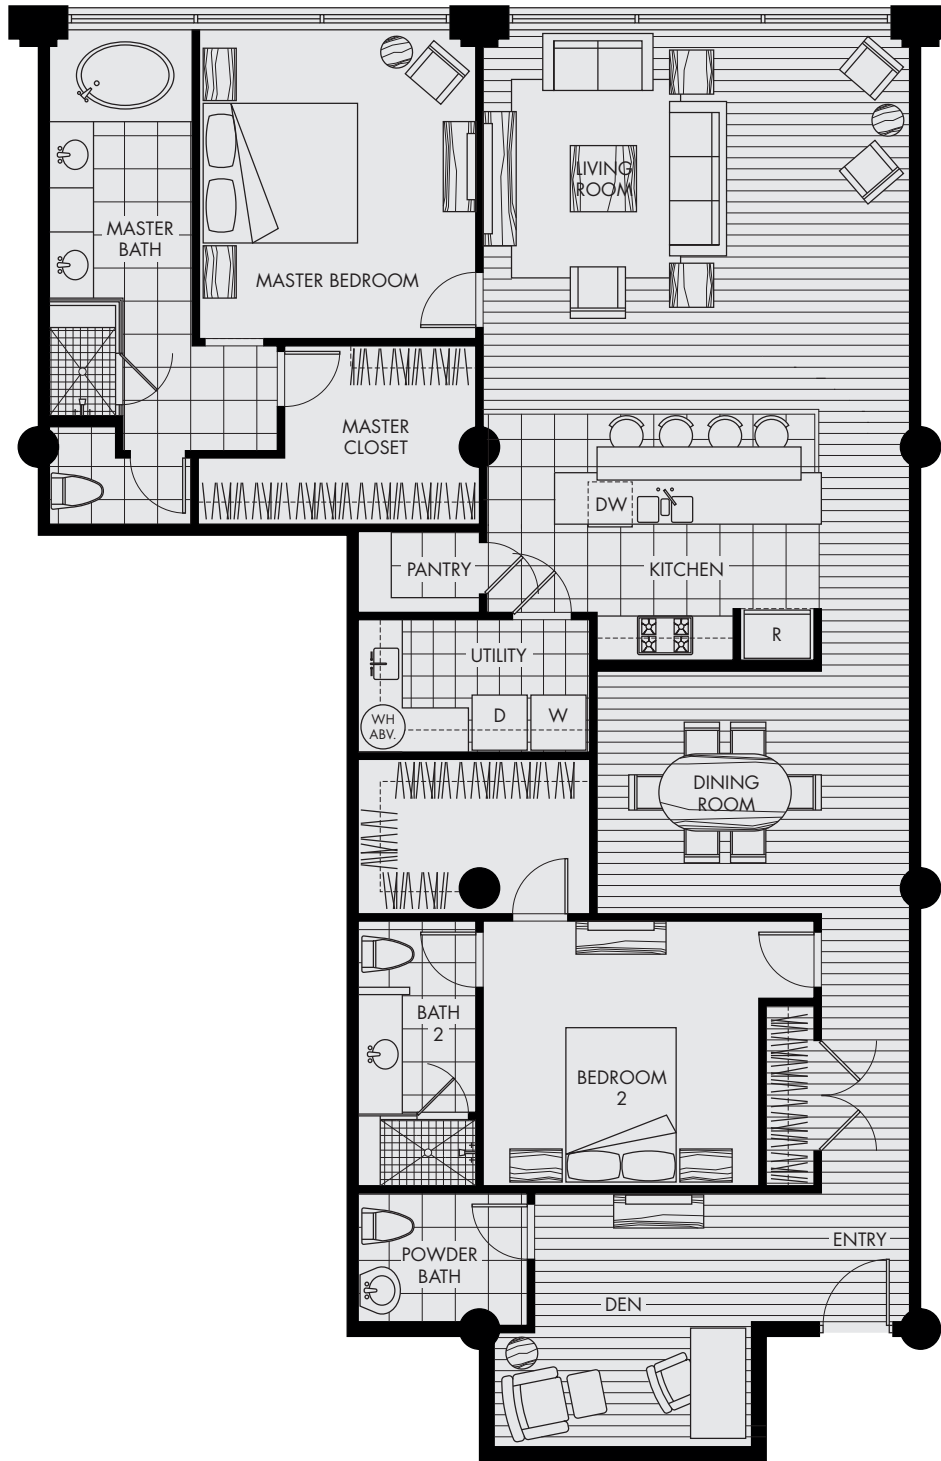

MONTGOMERY PLAZA

H2 Floor Plan

2 Bedroom | 2.5 Bath | Den

1,976 Square Footage

Floor plans shown are not to any particular scale and are subject to change. All dimensions are approximate and may vary from the description and definition of the "unit" as set forth in the purchase contract. Please review the condominium documents for a description of how the units are measured.